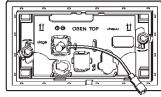

**viega**

**WC installation frame for Prevista  
with LED lamps, Model 8650.1**

130 x 220

**775 803**