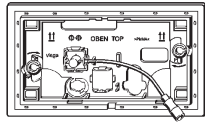

**viaga**

**WC installation frame for  
Prevista  
with LED lamps,  
Model 8650.1**

130 x 220

**775 803**